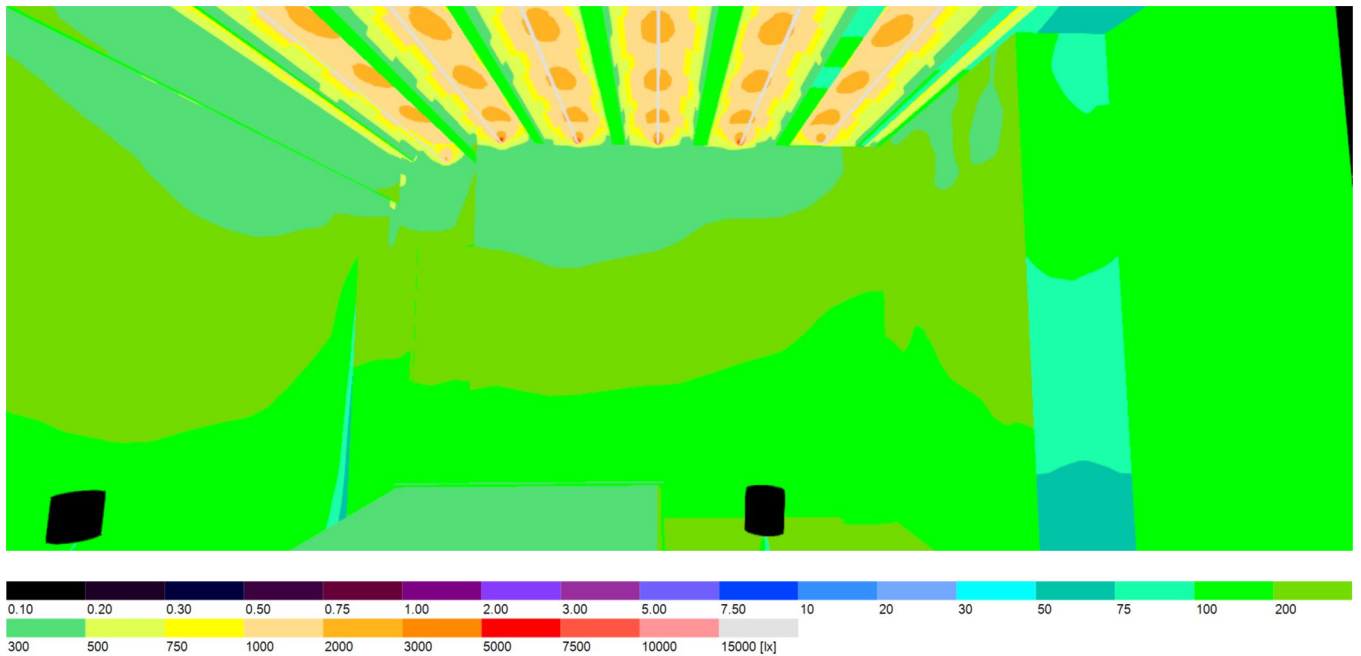

Images

Images

Images

Images

Images

Images

Images

Images

Images

Images

Images

Luminaire list

Φ_{total} 407700 lm	P_{total} 5507.5 W	Luminous efficacy 74.0 lm/W	$\Phi_{Emergency\ lighting}$ 28676 lm	$P_{Emergency\ lighting}$ 214.4 W
-----------------------------	-------------------------	--------------------------------	------------------------------------------	--------------------------------------

Luminaire list

pcs.	Manufacturer	Article No.	Article name	P	Φ	Luminous efficacy
67	Linea Light Group	98636	Ribbon Plus - LED strip, IP20 - 3.2 W	3.2 W	428 lm	133.7 lm/W
				 3.2 W	428 lm (100 %)	-
8	Linea Light Group	98640	Ribbon Plus - LED strip, IP20 - 12.6 W	12.6 W	1708 lm	135.6 lm/W
178	Not yet a DIALux member	1A225040 0A.27.05	INFINITO 6	8.6 W	1096 lm	127.4 lm/W
1	iGuzzini illuminazione S.p.A	EE03_A07X	Wow: Pole-mounted system – A45C optic - Neutral White - Dali - ø46-60-76mm - 208.7W 23240lm - 3000K	100.0 W	2324 lm	23.2 lm/W
2	iGuzzini illuminazione S.p.A	EP38_C50 R	Twilight: Wall-mounted system with street optic. - 31W 2620lm - 4000K	31.0 W	2620 lm	84.5 lm/W
4	iGuzzini illuminazione S.p.A	MQ68_LR6 0	Laser Blade wall-washer: Recessed frame - LED - Warm white - integrated Electronic control gear - Wall washer optic - 12W 362.6lm - 3000K - CRI 95	12.0 W	363 lm	30.2 lm/W
115	iGuzzini illuminazione S.p.A	QJ57_B18 W	Laser Blade XS: Minimal section 5 LEDs - Wall Washer - 12.4W 345.8lm - 3000K - CRI 90	12.4 W	346 lm	27.9 lm/W