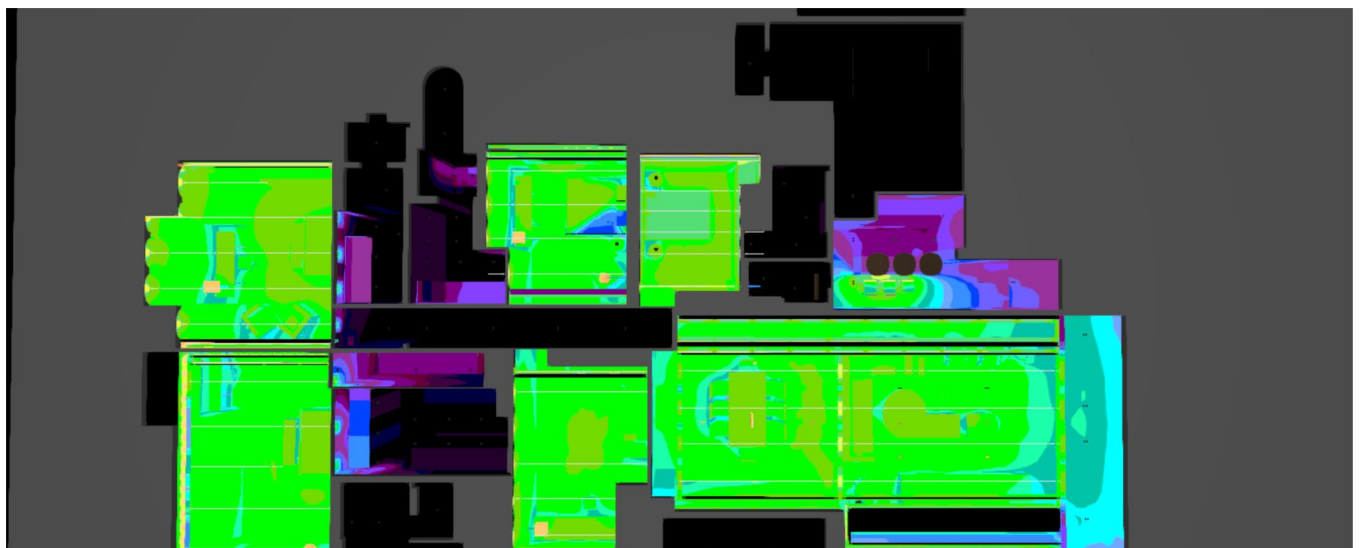

Images

Images

Images

Images

Images

Images

Images

Images

Images

Images

Images

Luminaire list

Φ_{total} 407700 lm	P_{total} 5507.5 W	Luminous efficacy 74.0 lm/W	$\Phi_{Emergency\ lighting}$ 28676 lm	$P_{Emergency\ lighting}$ 214.4 W
-----------------------------	-------------------------	--------------------------------	------------------------------------------	--------------------------------------

Luminaire list

pcs.	Manufacturer	Article No.	Article name	P	Φ	Luminous efficacy
67	Linea Light Group	98636	Ribbon Plus - LED strip, IP20 - 3.2 W	3.2 W	428 lm	133.7 lm/W
				 3.2 W	428 lm (100 %)	-
8	Linea Light Group	98640	Ribbon Plus - LED strip, IP20 - 12.6 W	12.6 W	1708 lm	135.6 lm/W
178	Not yet a DIALux member	1A225040 0A.27.05	INFINITO 6	8.6 W	1096 lm	127.4 lm/W
1	iGuzzini illuminazione S.p.A	EE03_A07X	Wow: Pole-mounted system – A45C optic - Neutral White - Dali - ø46-60-76mm - 208.7W 23240lm - 3000K	100.0 W	2324 lm	23.2 lm/W
2	iGuzzini illuminazione S.p.A	EP38_C50 R	Twilight: Wall-mounted system with street optic. - 31W 2620lm - 4000K	31.0 W	2620 lm	84.5 lm/W
4	iGuzzini illuminazione S.p.A	MQ68_LR6 0	Laser Blade wall-washer: Recessed frame - LED - Warm white - integrated Electronic control gear - Wall washer optic - 12W 362.6lm - 3000K - CRI 95	12.0 W	363 lm	30.2 lm/W
115	iGuzzini illuminazione S.p.A	QJ57_B18 W	Laser Blade XS: Minimal section 5 LEDs - Wall Washer - 12.4W 345.8lm - 3000K - CRI 90	12.4 W	346 lm	27.9 lm/W