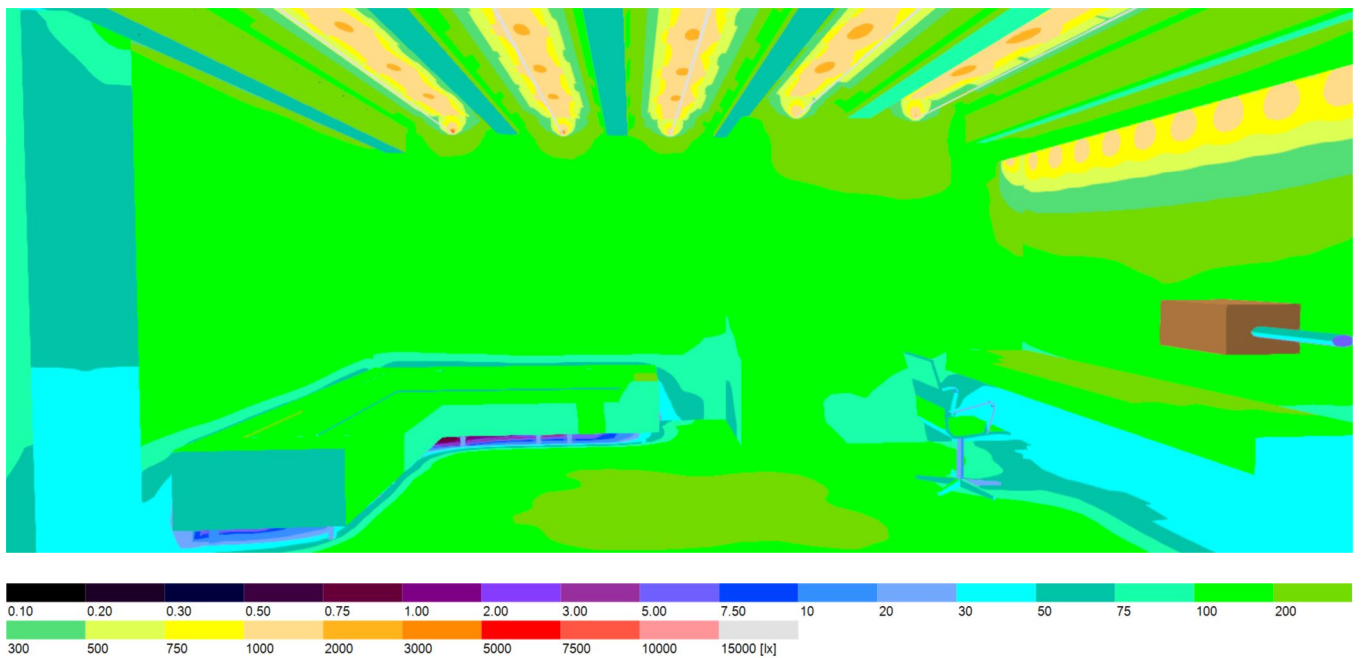

Images

Images

Images

Images

Images

Images

Images

Images

Images

Images

Images

Luminaire list

Φ_{total} 407700 lm	P_{total} 5507.5 W	Luminous efficacy 74.0 lm/W	$\Phi_{Emergency\ lighting}$ 28676 lm	$P_{Emergency\ lighting}$ 214.4 W
-----------------------------	-------------------------	--------------------------------	------------------------------------------	--------------------------------------

Luminaire list

pcs.	Manufacturer	Article No.	Article name	P	Φ	Luminous efficacy
67	Linea Light Group	98636	Ribbon Plus - LED strip, IP20 - 3.2 W	3.2 W	428 lm	133.7 lm/W
				 3.2 W	428 lm (100 %)	-
8	Linea Light Group	98640	Ribbon Plus - LED strip, IP20 - 12.6 W	12.6 W	1708 lm	135.6 lm/W
178	Not yet a DIALux member	1A225040 0A.27.05	INFINITO 6	8.6 W	1096 lm	127.4 lm/W
1	iGuzzini illuminazione S.p.A	EE03_A07X	Wow: Pole-mounted system – A45C optic - Neutral White - Dali - ø46-60-76mm - 208.7W 23240lm - 3000K	100.0 W	2324 lm	23.2 lm/W
2	iGuzzini illuminazione S.p.A	EP38_C50 R	Twilight: Wall-mounted system with street optic. - 31W 2620lm - 4000K	31.0 W	2620 lm	84.5 lm/W
4	iGuzzini illuminazione S.p.A	MQ68_LR6 0	Laser Blade wall-washer: Recessed frame - LED - Warm white - integrated Electronic control gear - Wall washer optic - 12W 362.6lm - 3000K - CRI 95	12.0 W	363 lm	30.2 lm/W
115	iGuzzini illuminazione S.p.A	QJ57_B18 W	Laser Blade XS: Minimal section 5 LEDs - Wall Washer - 12.4W 345.8lm - 3000K - CRI 90	12.4 W	346 lm	27.9 lm/W